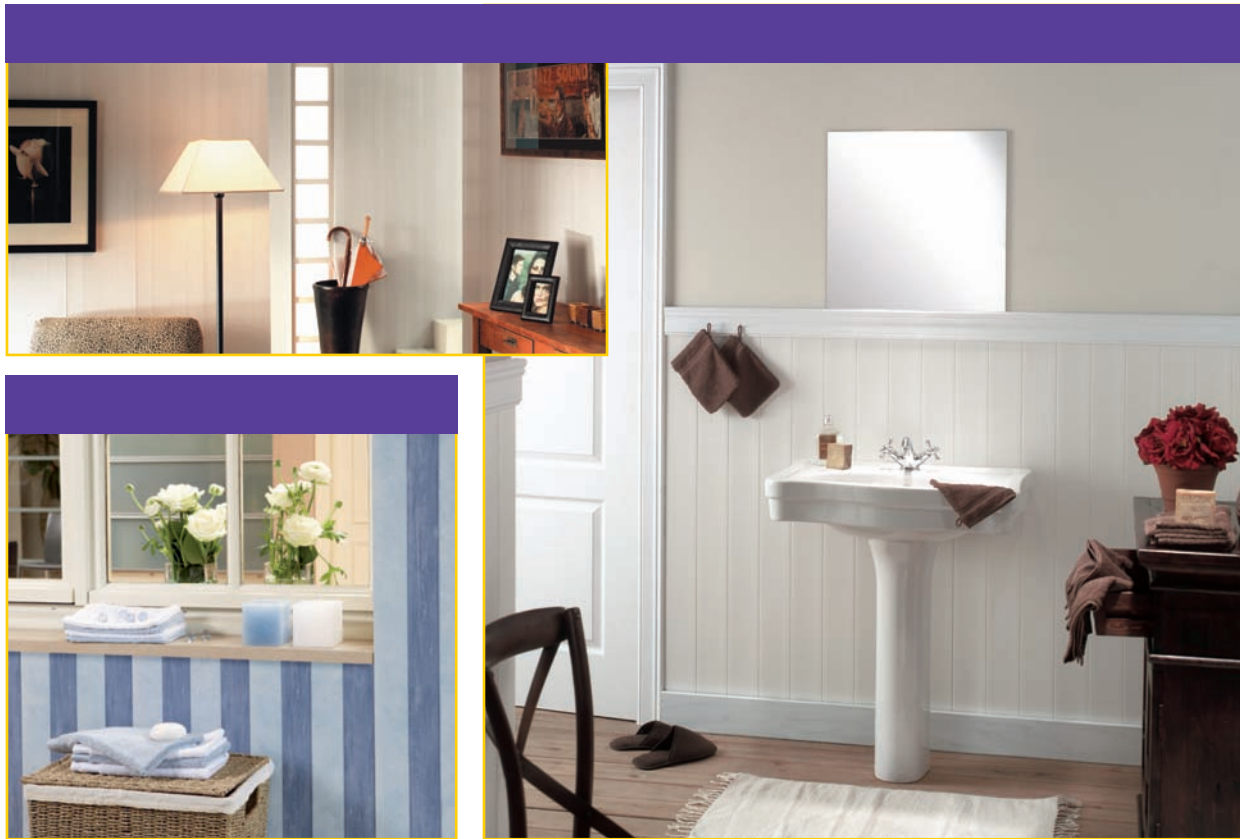

Wall Panelling Decorative PVC Cladding

For the perfect finish to every job:-

Full range of Finishing Trims including:

Multi-Purpose Flexi Trims -

Finished in the same design as the panel (See our colour chart availability)

Gold and Silver Feature Corners and Joints

One and Two Part options for most applications

Gold, Silver and Aluminium inserts for use between panels to further increase design options

Watertight Sealing strip for junction with bath or shower tray

For a finish to delight you for years and years and years...

*Mix Colours from a range
to produce stunning results*