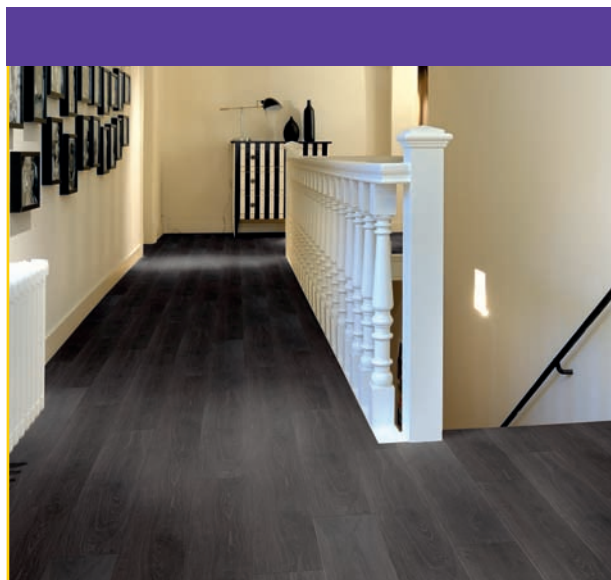

style is timeless

Quieter – 30% more sound absorbing than traditional wood laminate

Utilises the patented Uniclic locking System – perfect waterproof joints

Beachhouse Oak

White Oak

Champagne Pine

Antique White