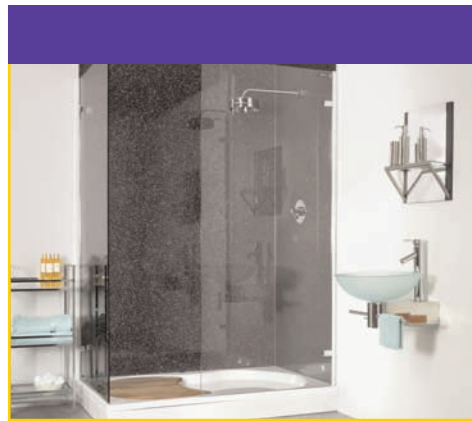

stylish & cost effective