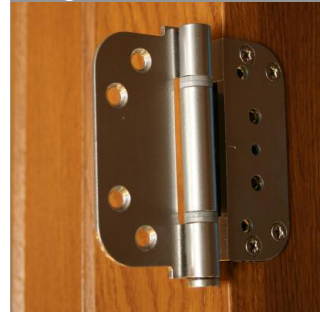

Ironmongery

Our timber door products can be supplied with a range of ironmongery options including; lever lever and lever pad handles, letter boxes, security chains, spyholes, door knockers and electronic latches in a variety of finishes. Our timber window range is available with either traditional casement stays and butt hinges or high security shoot-bolt espagnolettes.

Door
Hinge