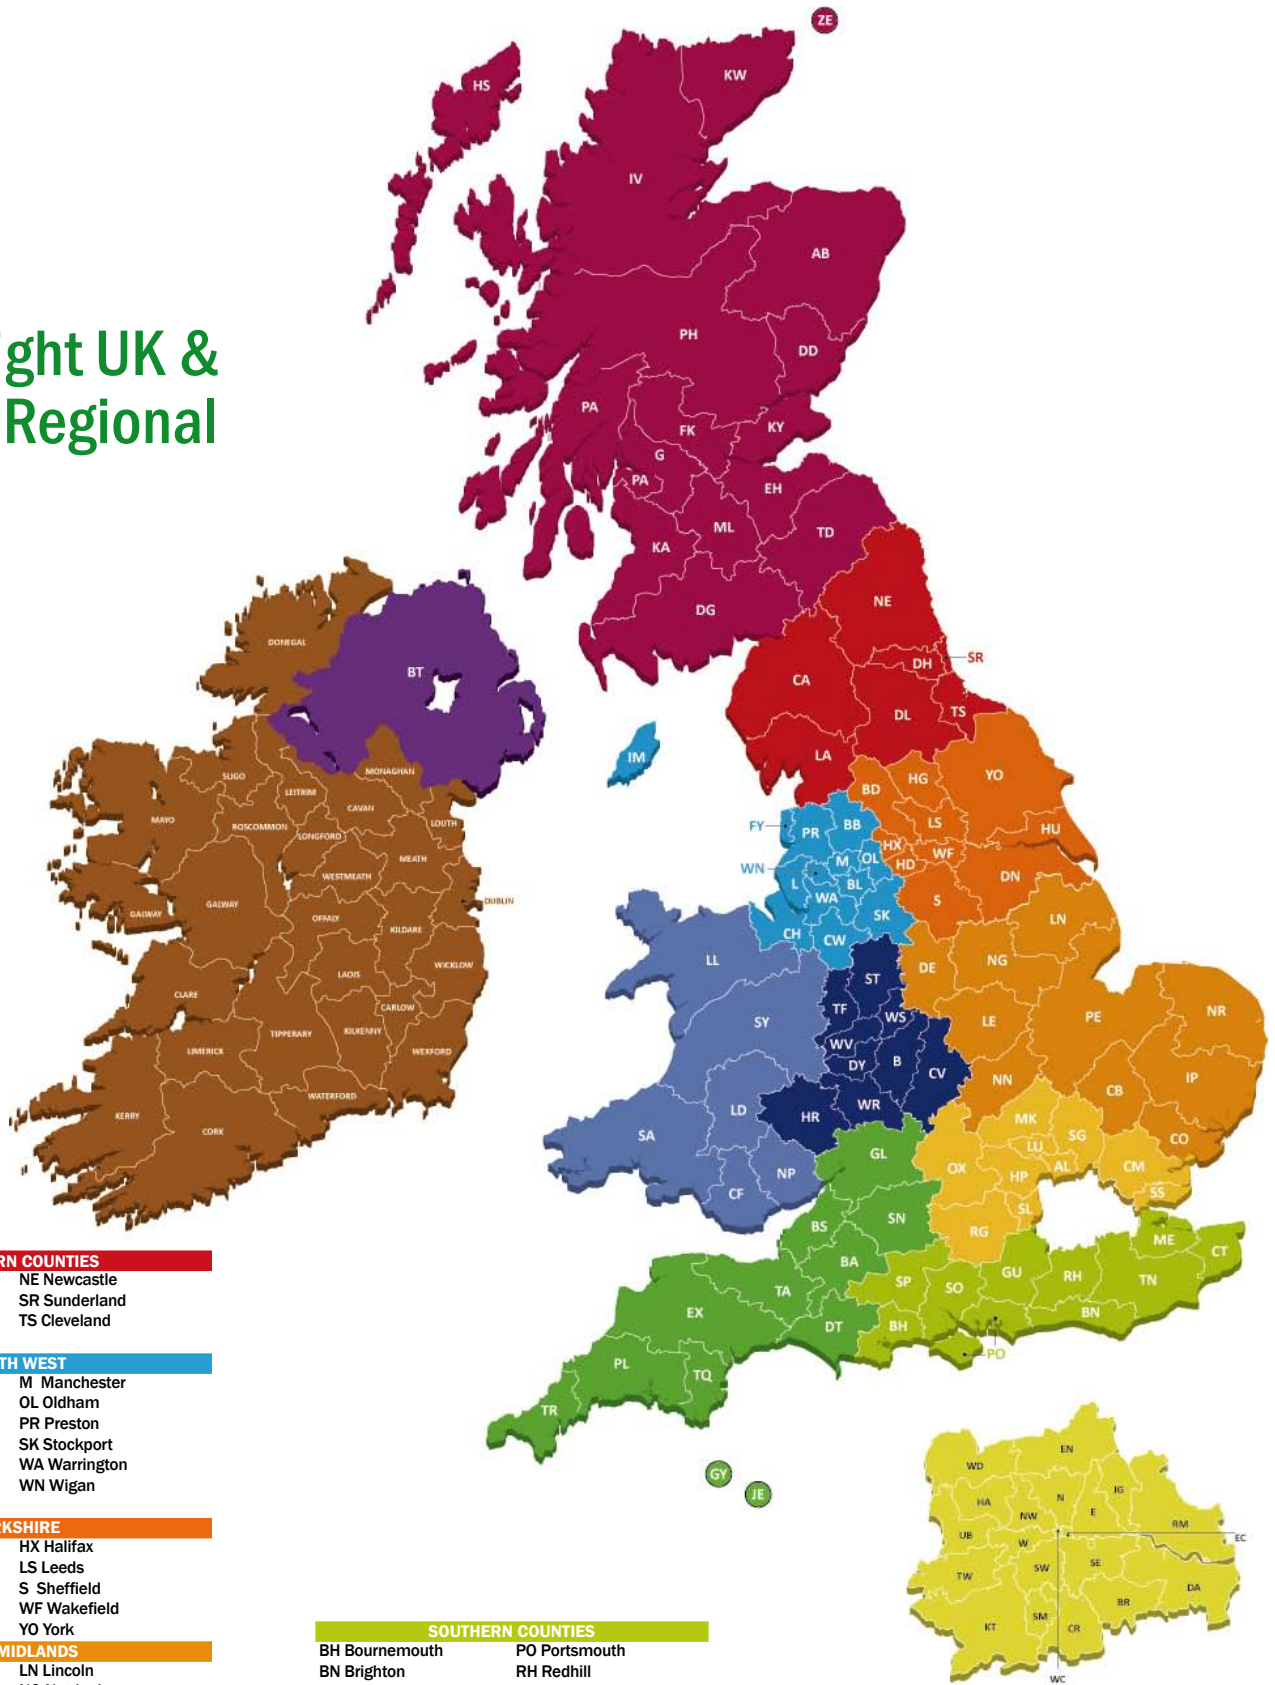

The Insight UK & Ireland Regional Map

NORTHERN COUNTIES

CA Carlisle	NE Newcastle
DH Durham	SR Sunderland
DL Darlington	TS Cleveland
LA Lancaster	

NORTH WEST

BB Blackburn	M Manchester
BL Bolton	OL Oldham
CH Chester	PR Preston
CW Crewe	SK Stockport
FY Blackpool	WA Warrington
IM Isle of Man	WN Wigan
L Liverpool	

YORKSHIRE

BD Bradford	HX Halifax
DN Doncaster	LS Leeds
HD Huddersfield	S Sheffield
HG Harrogate	WF Wakefield
HU Hull	YO York

EAST MIDLANDS

CB Cambridge	LN Lincoln
CO Colchester	NG Nottingham
DE Derby	NN Northampton
IP Ipswich	NR Norwich
LE Leicester	PE Peterborough

WEST MIDLANDS

B Birmingham	TF Telford
CV Coventry	WR Worcester
DY Dudley	WS Walsall
HR Hereford	WV Wolverhampton
ST Stoke on Trent	

SOUTH WEST

BA Bath	JE Jersey
BS Bristol	PL Plymouth
DT Dorchester	SN Swindon
EX Exeter	TA Taunton
GL Gloucester	TQ Torquay
GY Guernsey	TR Truro

SCOTLAND

AB Aberdeen	KA Kilmarnock
DD Dundee	KW Kirkwall
DG Dumfries	KY Kirkcaldy
EH Edinburgh	ML Motherwell
FK Falkirk	PA Paisley
G Glasgow	PH Perth
TD Galashiels	IV Inverness
HS Western Isles	ZE Shetland Isles