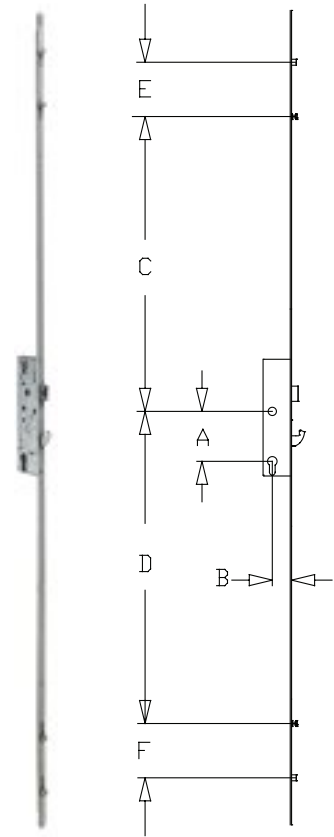

Replacement Locks Universal Replacement Lock for PVCu Doors

Yale Doormaster™ Universal is designed to replace 100% of PVCu door locks with a 35mm or 45mm backset and a 16mm faceplate. With a combination of one hook and several easy-adjustment rollers, the Universal lock uses the latest patented technology from Yale to ensure security and simplicity of installation.

Features:

- Replaces 100% of PVCu door locks with a backset of 35mm or 45mm and a 16mm faceplate
- Central Hook protects against attack
- 1-piece lock
- 1-piece pre-assembled keep with patented Uni-packer system for fast, easy, and reliable installation
- Central hook for added security and anti-separation
- 1-piece, easy adjustment Mushroom Rollers
- 1-piece adjustable Rollers create a weather-tight seal
- Fixing tabs for easy and secure fitting
- Rounded ends for safe installation
- 10 year guarantee

Specifications:

- Available with 35mm or 45mm backset
- 92mm centres
- 16mm faceplate
- Supplied with 1-piece keep and all fixings
- Supplied with split handle spindle for optional night latch function

UNIVERSAL

Dimension	35mm B/SET UPVC
A	92mm
B	35mm
C	543mm
D	575mm
E	100mm*
F	100mm*
Faceplate Width	16mm