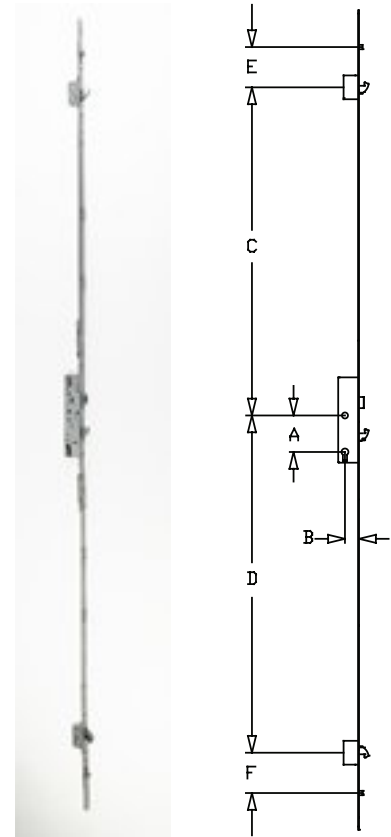

Features:

- Replaces 100% of locks with top and bottom hooks or bolts, 35 or 45mm backsets, and 16 or 20mm faceplates
- Designed for installation by professionals
- Cut and mate to suit the door
- Supplied with pre-assembled keeps using the patented 'Uni-packer' system for fast, easy, and reliable installation
- Variants available for PVCu, Timber and Composite doors
- 3 Hook Bolts for High Security anti-separation
- Fixing tabs for easy and secure fitting
- Rounded ends for safe installation
- Designed and tested to Police Approved standard 'Secured By Design' and PAS 24 door set capable
- 10 year guarantee

Specifications:

- Available with 35mm or 45mm backset
- 92mm centres
- 16mm and 20mm faceplate variants
- Supplied with pre-assembled keep set and all fixings
- Supplied with split handle spindle for optional night latch function

CROP

Dimension	35mm B/SET UPVC	45mm B/SET UPVC	45mm B/SET TMBR
A	92mm	92mm	92mm
B	35mm	45mm	45mm
C-MIN	385mm	385mm	385mm
C-MAX	827mm	827mm	827mm
D-MIN	408mm	408mm	408mm
D-MAX	850mm	850mm	850mm
E	100mm*	100mm*	N/A
F	100mm*	100mm*	N/A
Faceplate Width	16mm	16mm	20mm

* = When lock is engaged

YDM-PRO-PVCU-35	Professional 35mm replacement lock for PVCU doors
YDM-PRO-PVCU-45	Professional 45mm replacement lock for PVCU doors
YDM-PRO-TMBR-45	Professional 45mm replacement lock for Timber and Composite doors