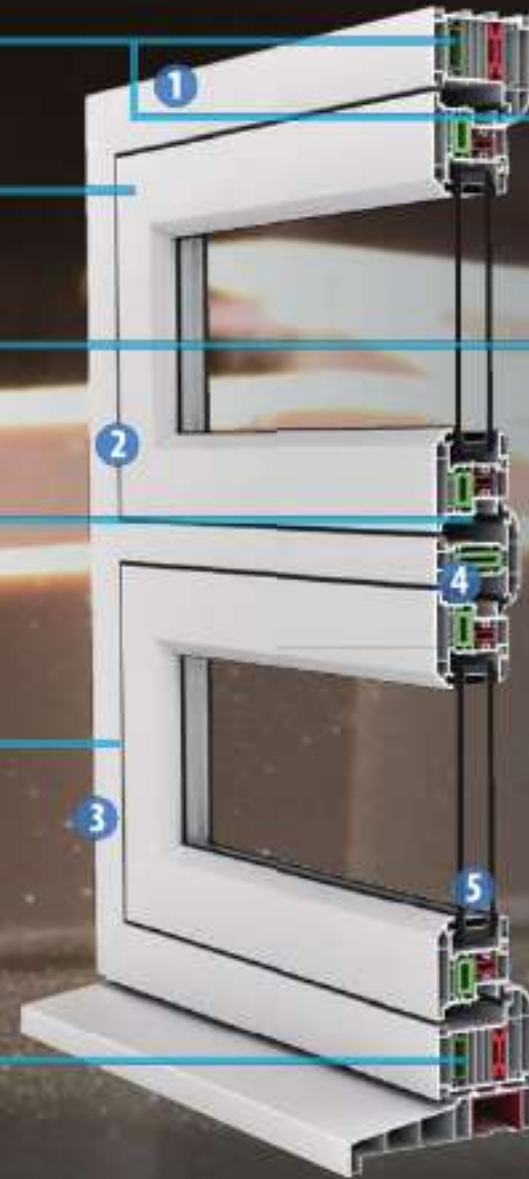

S8 TRADITIONAL
FLUSH SASH WINDOWS

External View
with 80mm traditional frame

A mechanical joint or corner weld finish

Internal Sculptured or chamfered bead

Night vent facility as standard

A consistent 4mm sight-line between sash and frame

Recycled Thermal Reinforcement (RTR Bar)

Advanced Technology in Terms of Appearance, Durability and *Performance*

Internal View
with 80mm traditional frame

- 1 **Full PVCu Frame** - Designed to integrate with cills, thresholds and ancillary items
- 2 **Multi-Point Locking System** - High security locking system
- 3 **Energy Efficient Profile System** - One of the more thermally efficient multi-chambered profile systems around
- 4 **Fully Reinforced** - RTR Bar or Steel reinforcement for maximum strength and security
- 5 **28mm Single Leg Knock-in Bead** - Internally glazed, sculptured or chamfered, for extra security. The gaskets and weatherseals are co-extruded within the frames to provide a weathertight seal - no heat loss or leaks!