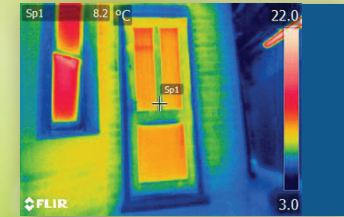

Xtreme door is...
more energy efficient
than traditional timber or solid timber
core composite doors

FACT!

19% more thermally efficient
than a 48mm solid timber core composite door

17% more thermally efficient
than a 44mm traditional timber panelled door

The photos show the thermal efficiency of each of the doors. The darker the blue, the less heat is being lost. Reds and greens – the predominant colours on the timber door – indicate high heat loss.

48mm solid timber core composite door.

44mm traditional timber panelled door.

The doors were tested at the University of Salford's Energy House. This is a typical Salford 1919 terraced house that has been reconstructed in a fully environmentally controllable chamber, in which climatic conditions can be maintained, varied, repeated and patterns monitored. For the test, the inside temperature of the Energy House was 25C with an exterior temperature of 5C.