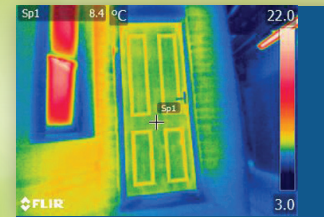

Xtreme door is...
more energy efficient
than traditional timber or solid timber
core composite doors

FACT!

19% more thermally efficient
than a 48mm solid timber core composite door

17% more thermally efficient
than a 44mm traditional timber panelled door

The photos show the thermal efficiency of each of the doors. The darker the blue, the less heat is being lost. Reds and greens – the predominant colours on the timber door – indicate high heat loss.

48mm solid timber core composite door.

44mm traditional timber panelled door.

The doors were tested at the University of Salford's Energy House. This is a typical Salford 1919 terraced house that has been reconstructed in a fully environmentally controllable chamber, in which climatic conditions can be maintained, varied, repeated and patterns monitored. For the test, the inside temperature of the Energy House was 25C with an exterior temperature of 5C.